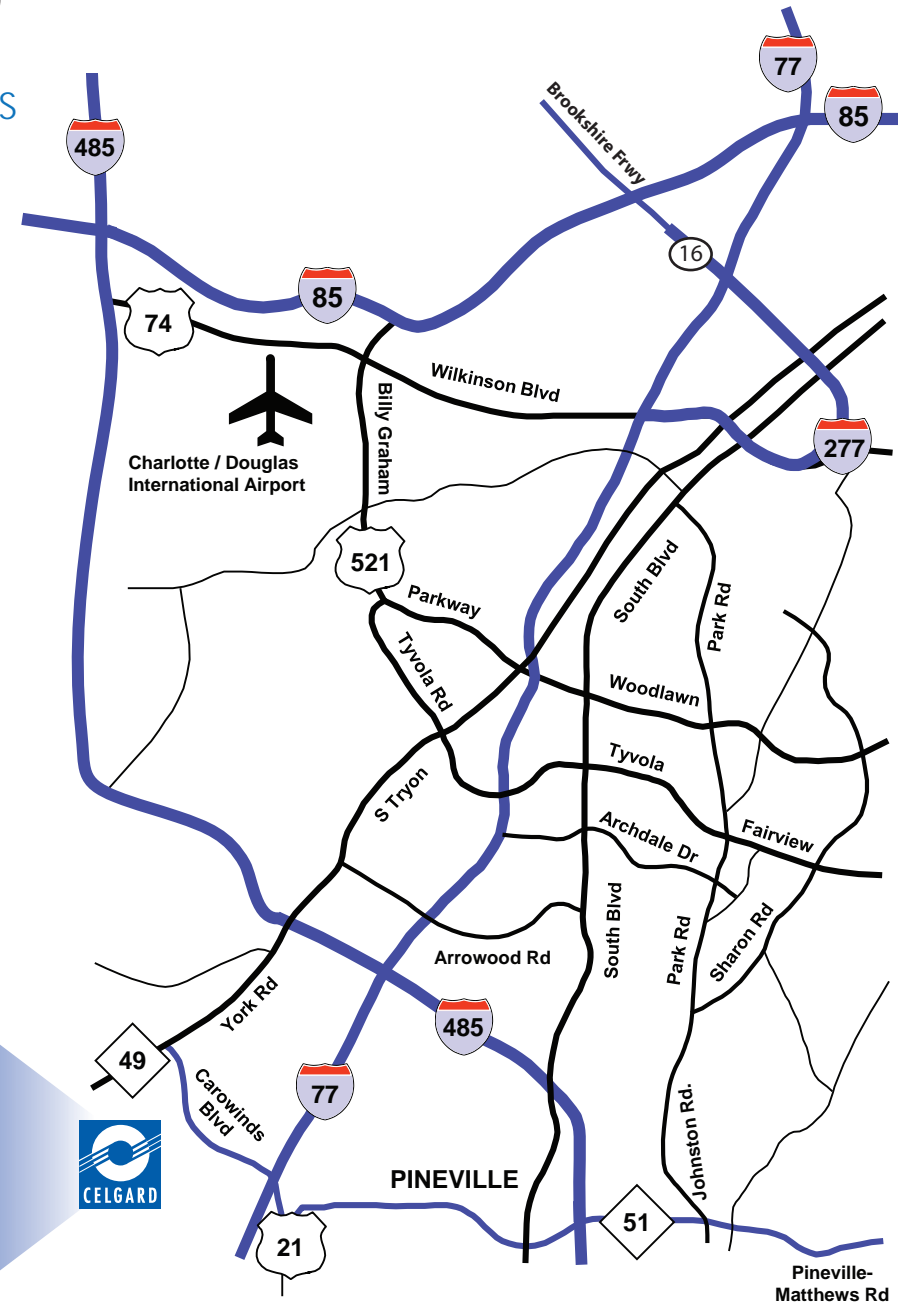

www.Celgard.com