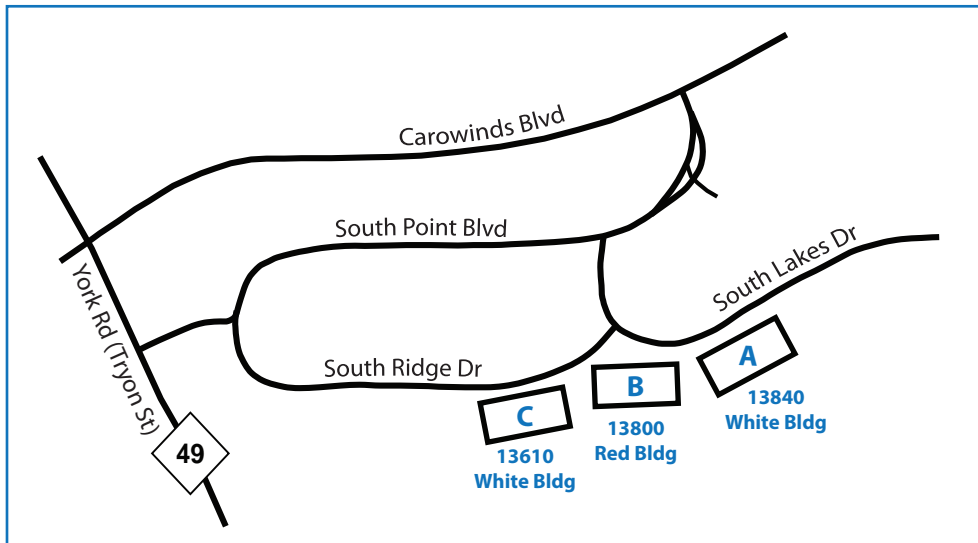

### FROM CHARLOTTE-DOUGLAS INTERNATIONAL AIRPORT & POINTS NORTH (Note: from points north, follow directions from I-77 South)

1. Follow signs to Billy Graham Pkwy (US 521 South) to I-77 South
2. From I-77 South, take Exit 90 – Carowinds Blvd / US 21, bear RIGHT
3. Go through 3 traffic lights (pass Carowinds amusement park on right)
4. Turn LEFT at 4th light onto South Point Blvd; enter South Point Business Park
5. Take 2nd LEFT on South Lakes Dr
6. Follow signs to desired building

### FROM SOUTH CAROLINA & POINTS SOUTH

1. From I-77 North; Exit 90 – Carowinds Blvd / US 21
2. Turn LEFT; go through 4 traffic lights (pass Carowinds amusement park on right)
3. Turn LEFT at 5th light onto South Point Blvd; enter South Point Business Park
4. Take 2nd LEFT onto South Lakes Dr
5. Follow signs to desired building