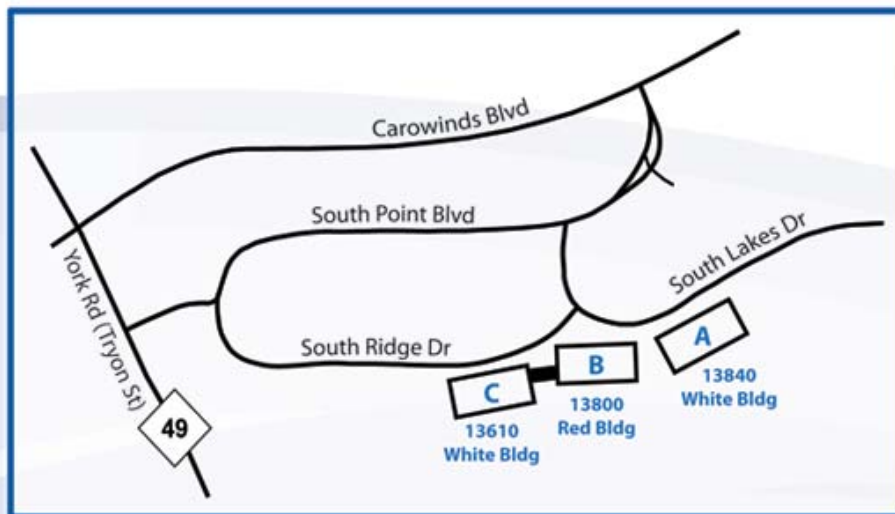

CELGARD

A POLYPORE Company

DIRECTIONS TO CELGARD, LLC CHARLOTTE CAMPUS

FROM CHARLOTTE-DOUGLAS INTERNATIONAL AIRPORT & POINTS NORTH

(Note: from points north, follow directions from I-77 South)

1. Follow signs to Billy Graham Pkwy (US 521 South) to I-77 South
2. From I-77 South, take Exit 90 - Carowinds Blvd / US 21, bear RIGHT
3. Go through 3 traffic lights (pass Carowinds amusement park on right)
4. Turn LEFT at 4th light on South Point Blvd; enter South Point Business Park
5. Take 2nd LEFT on South Lakes Dr
6. Follow signs to desired building

FROM SOUTH CAROLINA & POINTS SOUTH

1. From I-77 North; Exit 90 - Carowinds Blvd / US 21
2. Turn LEFT; Go through 4 traffic lights (pass Carowinds amusement park on right)
3. Turn LEFT at 5th light on South Point Blvd; enter South Point Business Park
4. Take 2nd LEFT on South Lakes Dr
5. Follow signs to desired building